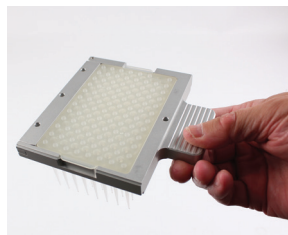

Load head into pipettor