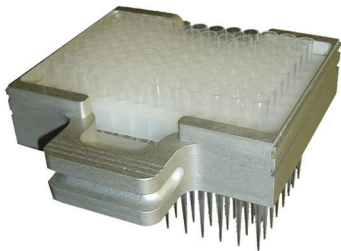

EZ-Load™ Pipettor Heads

The EZ-Load pipettor heads from Apricot Designs simplify the use of disposable tips for multiple channel pipetting by making tip loading and unloading a simple manual process without the requirement for any tools.

The EZ-Load heads are used in conjunction with specially-made disposable pipette tip racks that allow the transfer of a rack of tips directly from the package into the EZ-Load head. The operator simply drops the rack of tips into the head, places the head in the pipettor, and presses a button to load the head. **Unlike all other tip loading designs, the end of the tip is not forced over a protruding mandrel. No longer is it necessary to apply excess force or “tap” in order to get the tips properly loaded.**

The EZ-Load heads feature a Swing Lock design that allows the tips to be placed into the head without any contact on the bottom part of the tips, thus eliminating cross-contamination due to contact with the head after pipetting. The tops of the pipette tips are sealed against the face seal by the pipettor’s automatic electric loading mechanism. A reliable seal for all tips is provided for optimal pipetting performance.