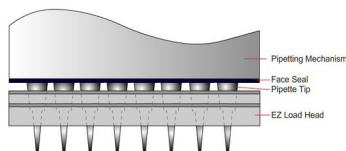

EZ-Load™ Pipettor Heads

The EZ-Load pipettor heads from Apricot Designs simplify the use of disposable tips for multiple channel pipetting by making tip loading and unloading a simple manual process without the requirement for any tools.

The EZ-Load heads are used in conjunction with specially-made disposable pipette tip racks that allow the transfer of a rack of tips directly from the package into the EZ-Load head. The operator simply drops the rack of tips into the head, places the head in the pipettor, and presses a button to load the head. **Unlike all other tip loading designs, the end of the tip is not forced over a protruding mandrel. No longer is it necessary to apply excess force or “tap” in order to get the tips properly loaded.**

The EZ-Load heads feature a Swing Lock design that allows the tips to be placed into the head without any contact on the bottom part of the tips, thus eliminating cross-contamination due to contact with the head after pipetting. The tops of the pipette tips are sealed against the face seal by the pipettor’s automatic electric loading mechanism. A reliable seal for all tips is provided for optimal pipetting performance.